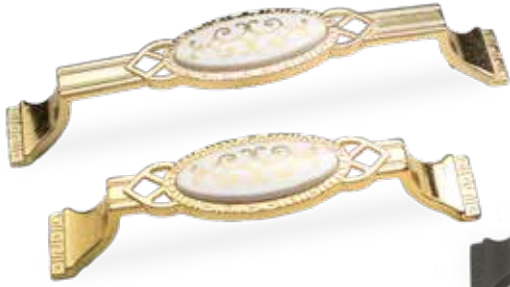

128

160

192

224

Blue Umbrella

FURNITURE ACCESSORIES

K1100
Bambu

96	128	600
600	480	